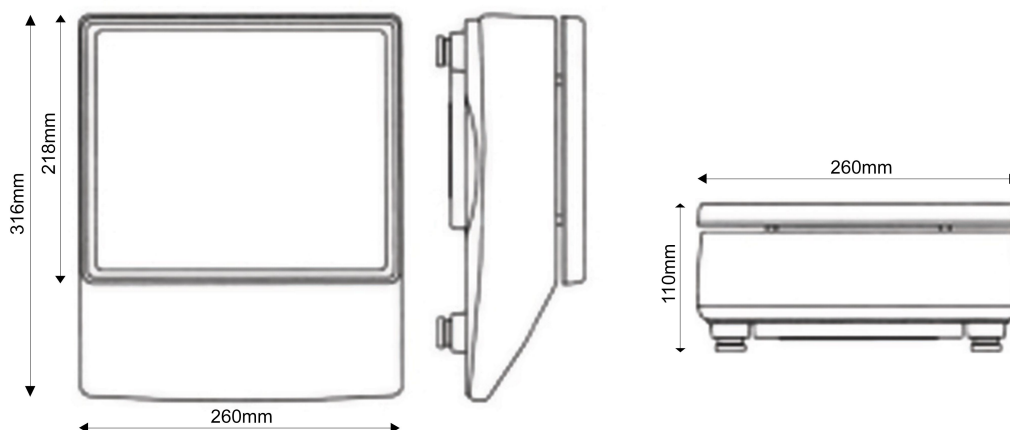

## Fitur

- Layar ganda LED (depan & belakang)
- Resolusi external 1/30.000
- Menggunakan *Platform Stainless Steel*
- Fungsi ZERO, STABLE, TARE dan LO-BAT
- Fungsi checkweight HIGH/LOW Limit alarm
- Baterai isi ulang

## Spesifikasi

Model	MACS 1.5/ W	MACS 3/W	MACS 6/W	MACS 15/W	MACS 30/W
Capacity	1.5kg x 0.05g	3kg x 0.1g	6kg x 0.2g	15kg x 0.5g	30kg x 1g
Display	Front : LED (20mm) Back : LED (15mm)				
Designators	ZERO, STABLE, TARE, CHARGE, LOW-BATT, kg, g, lb, oz				
Power Source	4V 4AH Rechargeable Battery, 220VAC Adaptor				
Platform Size	218 x 260mm				