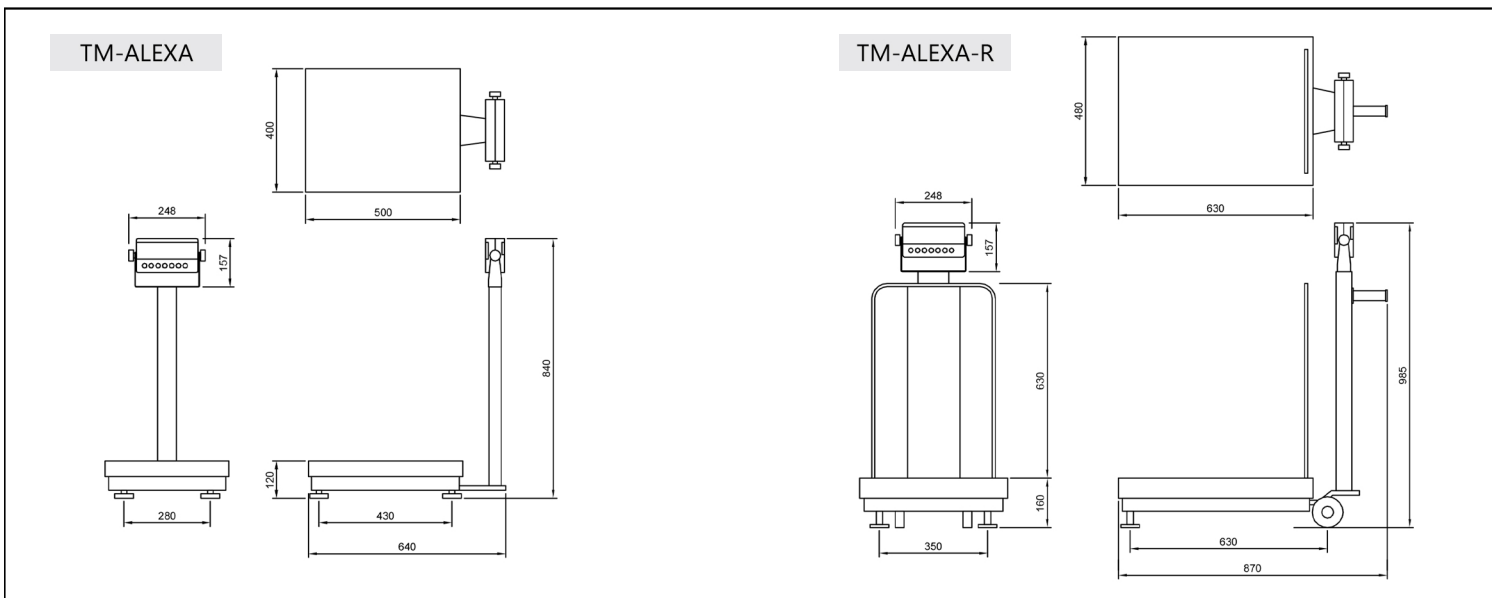

## Dimensi (Unit: mm)

Model	TM-ALEXA-30	TM-ALEXA-60	TM-ALEXA-150	TM-ALEXA-150R	TM-ALEXA-300R
Capacity	30kg x 5g	60kg x 10g	150kg x 20g		300kg x 50g
Platform size	40 x 50cm		40 x 50cm	48 x 62mm	48 x 62mm
Display	Depan: 1" LED (6 digit)		Belakang: 0.8" LED (6 digit)		
Designators	HOLD, ZERO, STABLE, TARE, CHARGE, LOW-BATT, HIGH/OK/LOW				
Power source	4VDC/4Ah rechargeable battery or 230VAC				