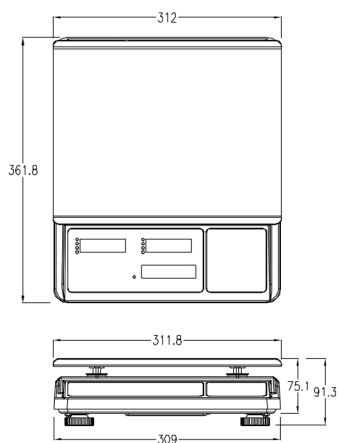

Stainless steel tray

Stainless steel tray ideal for weighing foods

Full-pressed steel base

Designed to withstand rough condition using full-pressed steel for scale base & loadcell mounting.

Dimensions (Unit: mm)

Full-packed features

50 PLU memories, Money change, Accumulation, Sleep mode & many more!

Specifications

| | | | |
|---------------------|--|------|------|
| Capacity | 6kg | 15kg | 30kg |
| Readability | 1g | 2g | 5g |
| Maximum tare | 1.999kg | 15kg | 30kg |
| Overload capacity | 125% of max. capacity | | |
| Response time | 1 ~ 3 sec | | |
| Weight display | 15mm LED (5 digits) | | |
| Unit Price display | 15mm LED (5 digits) | | |
| Total Price display | 15mm LED (6 digits) | | |
| Display lamps | ZERO, STABLE, TARE, LO.BAT, Rp/kg, Rp/100g, Rp/g, M+, CHARGE | | |
| PLU memories | 50 memories | | |
| Accumulation | 20 groups or max. total price is 999,999 | | |
| Safe mode | OFF, 10s, 30s, 60s, 120s, 180s | | |
| Unit Price | Rp/kg, Rp/100g, Rp/g | | |
| Power supply | 4VDC/4Ah rechargeable battery. 5VDC/500mA Adaptor | | |
| Operating | -10°C ~ 40°C | | |
| Platform size | 312mm x 252mm | | |
| Overall dimensions | 362mm x 309mm x 70mm | | |

Rear display

Comes with rear displays that show weight, unit price & total price in bright LED display.

Rechargeable battery

Easy to replace & high capacity 4000 mAh rechargeable battery

3A Scale